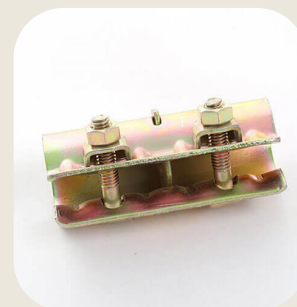

WALLER PLATE PRESSED

HEX NUTS

WALLER PLATE
(FORGED) 3

BASE JACK

JACK NUT (38MM)

PROP NUT
FORGED(60MM)

PROP NUT FORGED
WITH HANDLE

SLEEVE

GIRDER
COUPLER(FORGED)

JOINT PIN (FORGED)

BOARD RETAINING
COUPLER

DOUBLE COUPLER
(FORGED)

DOUBLE COUPLER (WITH
COLOR CODE CAPS)

PUTLOG COUPLER

One Stop Solutions

for Scaffolding and formwork Accessories

ANCHOR NUT
FORGED(70MM)

ACME I S DFC 100-
300X270

FENCE COUPLER

FORGED RING

HALF COUPLER
(FORGED)

HALF COUPLER
WITH PIN

HEAD FOR PROPS2

INTERNAL HOOK TIE
COUPLER

LADDER COUPLER
(DOUBLE SIDED)

LADDER COUPLER (DOUBLE
SIDED SQUARE EDGE)

POCKET WEDGE
COUPLER

PROP BRACING
DOUBLE COUPLER

PROP HEAD

PROP NUT
FORGED(76MM)

SPRING CLAMP

ROOFING COUPLER