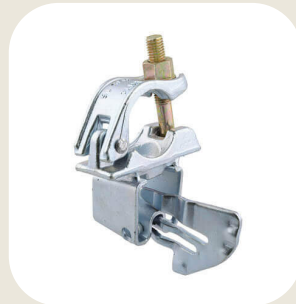

WALLER PLATE PRESSED

HEX NUTS

WALLER PLATE
(FORGED) 3

BASE JACK

JACK NUT (38MM)

PROP NUT
FORGED(60MM)

PROP NUT FORGED
WITH HANDLE

SLEEVE

GIRDER
COUPLER(FORGED)

JOINT PIN (FORGED)

BOARD RETAINING
COUPLER

DOUBLE COUPLER
(FORGED)

DOUBLE COUPLER (WITH
COLOR CODE CAPS)

PUTLOG COUPLER

One Stop Solutions

for Scaffolding and formwork Accessories

ANCHOR NUT
FORGED(70MM)

ACME I S DFC 100-
300X270

FENCE COUPLER

FORGED RING

HALF COUPLER
(FORGED)

HALF COUPLER
WITH PIN

HEAD FOR PROPS2

INTERNAL HOOK TIE
COUPLER

LADDER COUPLER
(DOUBLE SIDED)

LADDER COUPLER (DOUBLE
SIDED SQUARE EDGE)

POCKET WEDGE
COUPLER

PROP BRACING
DOUBLE COUPLER

PROP HEAD

PROP NUT
FORGED(76MM)

SPRING CLAMP

ROOFING COUPLER